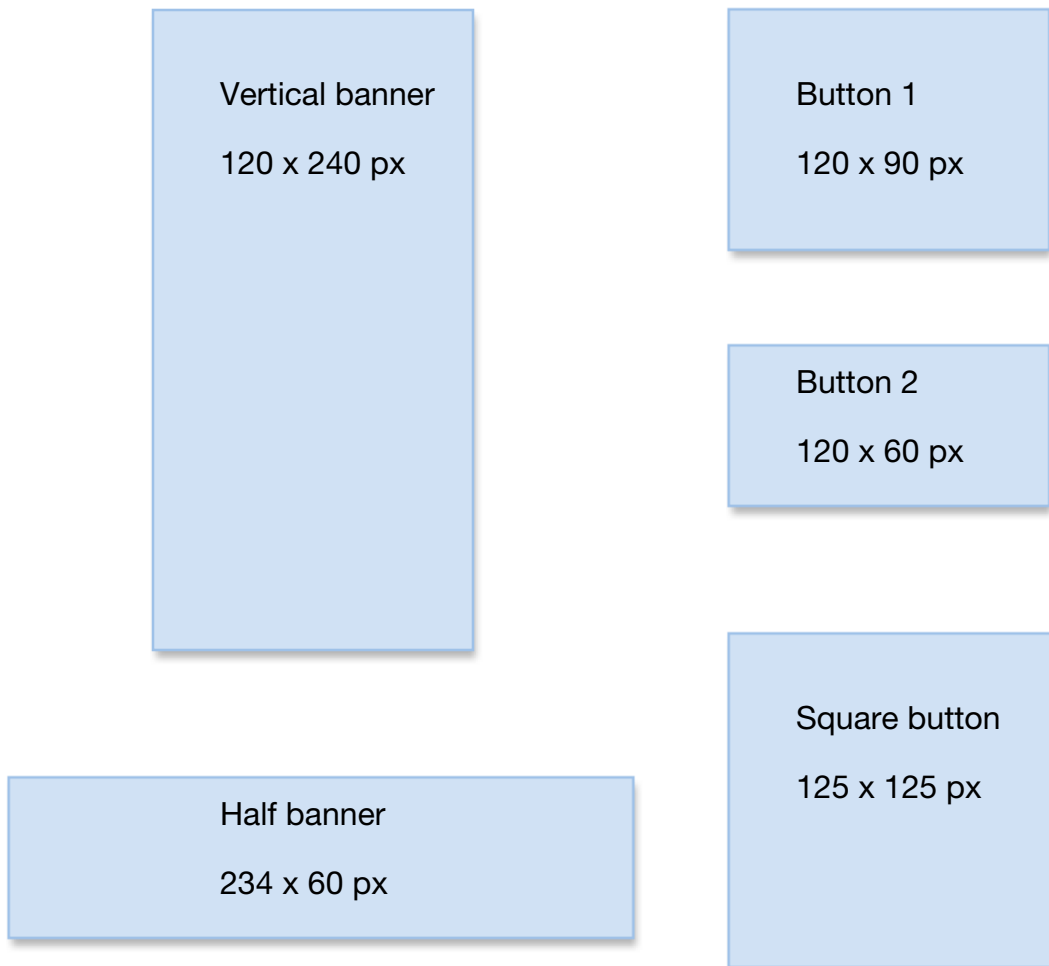

Online Ad Sizes – onnaturemagazine.com

Vertical banner, Button 1, Button 2 and Square button will be placed in the sidebars throughout the site. Half banner will be placed at the bottom of the homepage only.

Multiple versions of a same sized ad can be rotated at random throughout a given campaign.